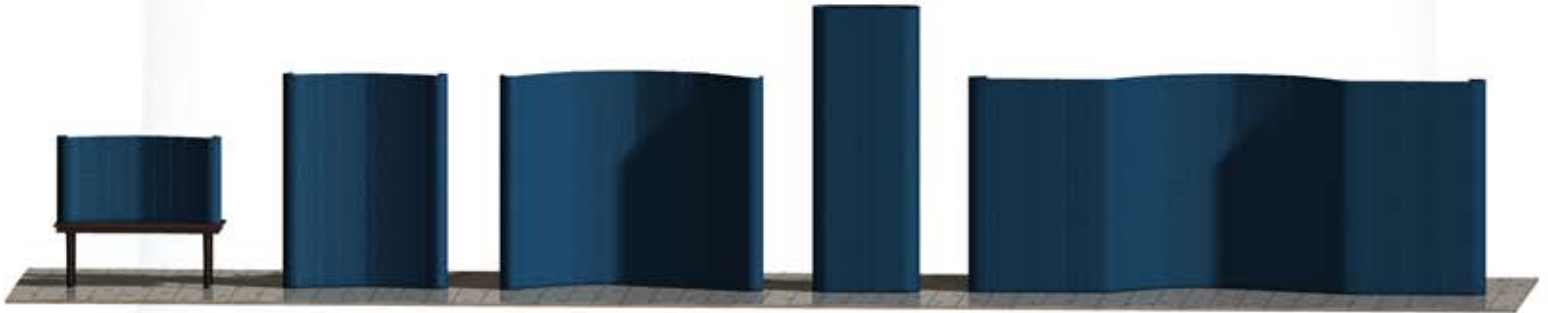

**BALLANCE
DISPLAY**

A Division of Ballance Design Ltd.

Geotech Gold Display System

Geotech

From table tops to large scale environments, Geotech allows you to construct the size and shape of the exhibit required by using modular component. Easily convert your 10'x10' display into a 10'x20' or larger.

Our Geotech line allows you to customize your display by adding various accessories such as shelving, lighting tables, audio visual components, and more. Displays are available with graphic or fabric panels that magnetically attach to the pop-up frame.

Innovation of design allows for quick and easy setup while compact packaging is great for shipping.

Each of these displays set up with ease by a single person, and pack into our compact oval cases on wheels (24" wide x 17" D x 38" Tall) that double as sales podiums.

Geotech Gold Features

- *LifeTime Warranty (against manufacturer defects)*
- *Fold out Magnetic Channel Bars*
- *Convertible Frame- Easily changes the height or width of your display!*

Channel bars easily slide over hubs