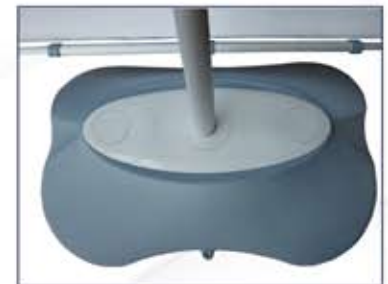

The Graphic hooks easily onto the frame via grommets, while the adjustable pole size allows for various sizes of graphics.

This Product is not only GREAT for outdoor use, but is also perfect for indoor if you're worried about stability in high traffic areas.

Printable Graphic Sizes from 23" - 39" wide and 42" - 82" tall.

Easy-to-fill, Water Base

The base can hold 23 Litres of water for a sturdy stand and the spring located on the lower arm keeps the perfect tension and fights the wind

Adjustable Arms

These allow you to adjust your frame to fit a number of different sized graphics.

A - You can increase and decrease your overall width

B - You can turn to adjust the overall height.