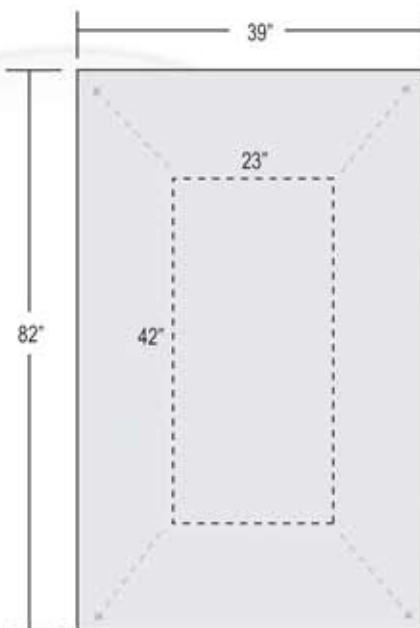

The Graphic hooks easily onto the frame via grommets, while the adjustable pole size allows for various sizes of graphics.

This Product is not only GREAT for outdoor use, but is also perfect for indoor if you're worried about stability in high traffic areas.

Printable Graphic Sizes from 23" - 39" wide and 42" - 82" tall.

Easy-to-fill, Water Base

The base can hold 23 Litres of water for a sturdy stand and the spring located on the lower arm keeps the perfect tension and fights the wind

Adjustable Arms

These allow you to adjust your frame to fit a number of different sized graphics.

A - You can increase and decrease your overall width

B - You can turn to adjust the overall height.