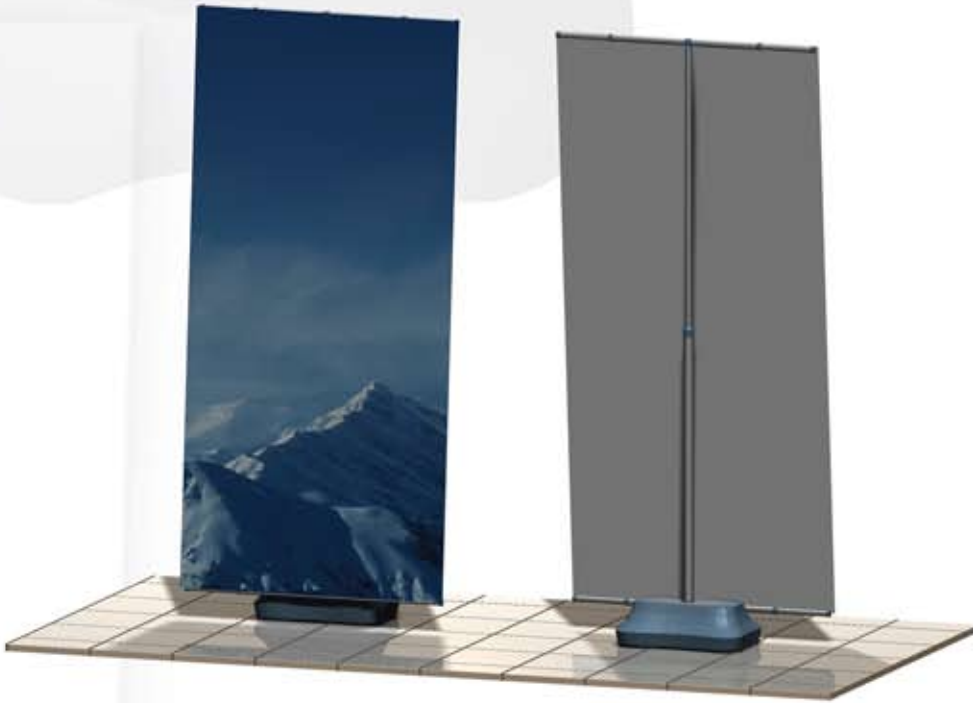

**BALLANCE
DISPLAY**

A Division of Ballance Design Ltd.

Outdoor Bannerstand

outdoorba

Sturdy, wind resistant and allows for interchangeable graphics.

Perfect for all your outdoor Graphic needs!

The Outdoor bannerstand is designed to help withstand vigorous wind and is stable in high traffic areas.

The Graphic hooks easily onto the frame via grommets, while the adjustable pole size allows for various sizes of graphics.

This Product is not only GREAT for outdoor use, but is also perfect for indoor if you're worried about stability in high traffic areas.

Printable Graphic Sizes from 23" - 39" wide and 42" - 82" tall.

Easy-to-fill, Water Base

The base can hold 23 Litres of water for a sturdy stand and the spring located on the lower arm keeps the perfect tension and fights the wind

Adjustable Arms

These allow you to adjust your frame to fit a number of different sized graphics.

A - You can increase and decrease your overall width

B - You can turn to adjust the overall height.